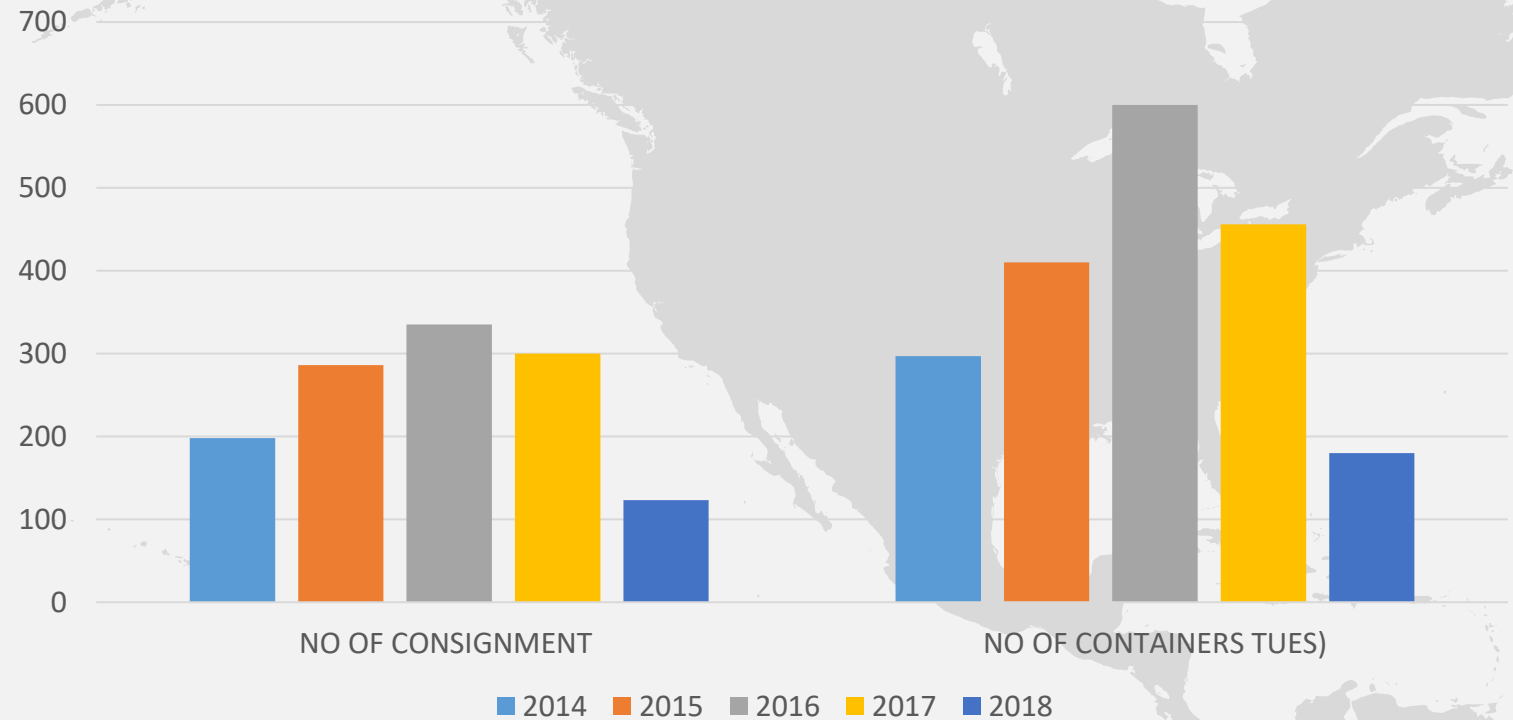

SEA VOLUME IN JAPAN 2014-2018

	2014	2015	2016	2017	2018
NO OF CONSIGNMENT	198	286	335	300	332
NO OF CONTAINERS TUES)	297	410	600	456	415

CASE STUDY FOR CTG OCEAN EXPORT

STL LIFTING PERFORMANCE

	2014	2015	2016	2017	2018
NO OF CONSIGNMENT	198	286	335	300	332
NO OF CONTAINERS TUES)	297	410	600	456	415

SEA VOLUME

SEA OPERATION

AIR FREIGHT

- Wide range of **Airlines** for choice
- **Door to door** service
- **Door to port** service
- **Port to Port** service
- Comprehensive air freight solutions in Agreement with International Air Transport Association (IATA) standards.