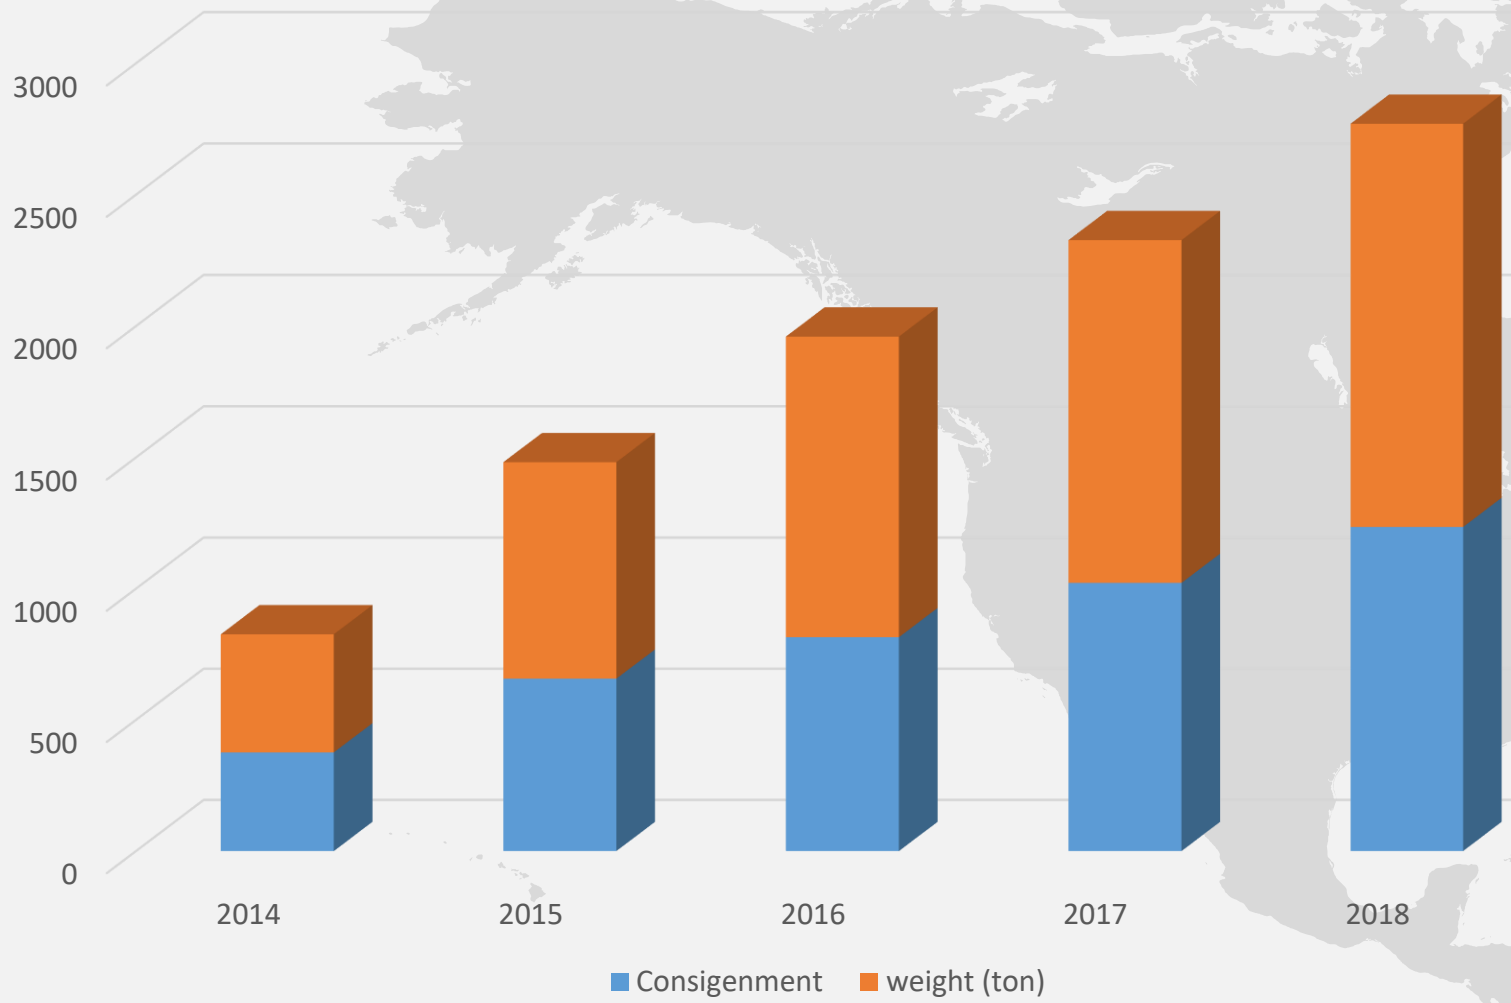

DHAKA TO JAPAN AIR FREIGHT SOP

AIR VOLUME IN JAPAN 2014-2018

	2014	2015	2016	2017	2018
NO OF CONSIGNMENT	160	227	354	367	392
TOTAL WEIGHT (TONS)	124	254	451	430	650

STL LIFTING PERFORMANCE

AIR SHIPMENT

AIR OPERATION